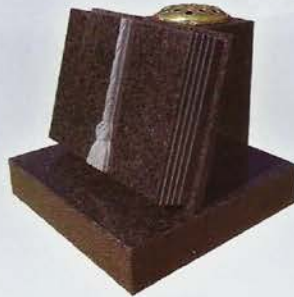

WB 40

WB 42

WB 43

WB 44

WB 45

WB 46

WB 47

WB 48

STONEMASONS

Standard Materials

The materials used in the preparation of our memorials are of natural stone and are subject to variation in colour.

Why not come and see other memorials and materials in our showroom where you can get a better look at the sizes and colours.