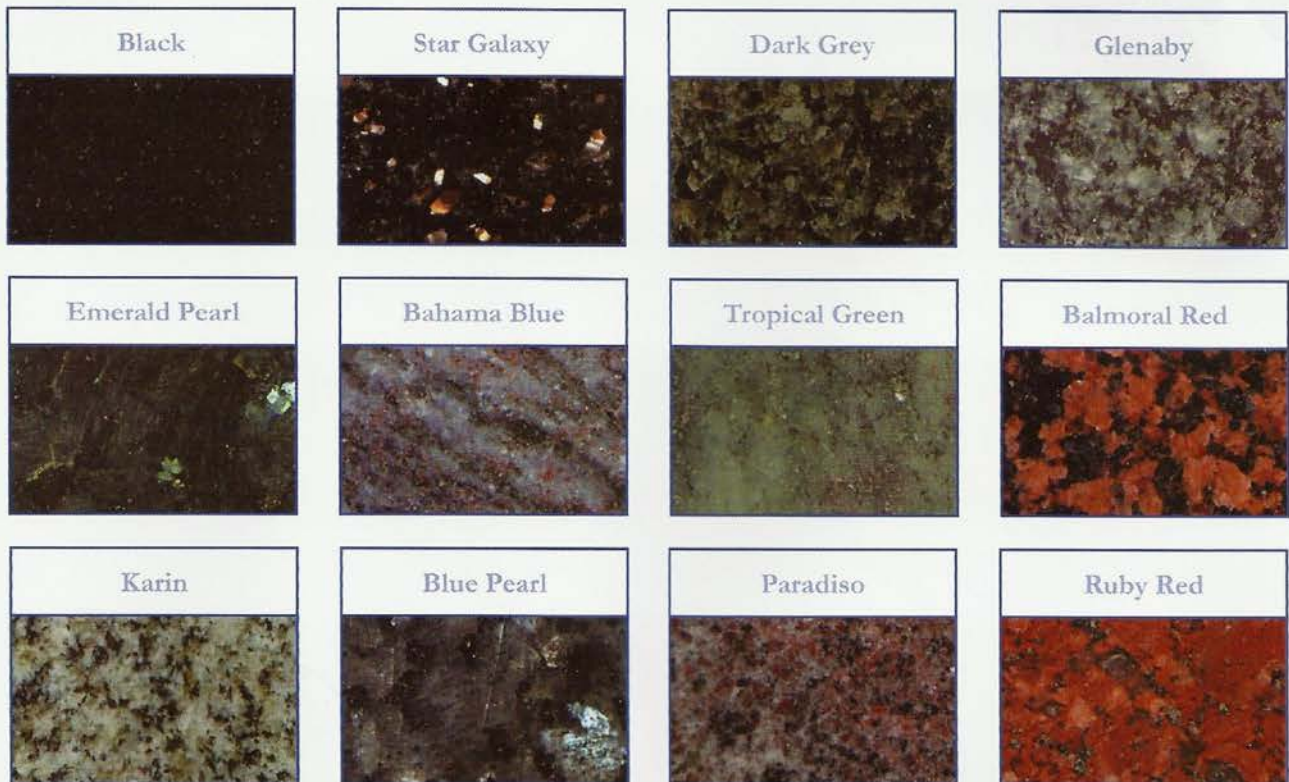

WB 49

WB 50

WB 51

WB 52

WB 53

WB 54

WB 55

W.W. Busby & Sons

STONEMASONS

Standard Materials

The materials used in the preparation of our memorials are of natural stone and are subject to variation in colour.

Why not come and see other memorials and materials in our showroom where you can get a better look at the sizes and colours.