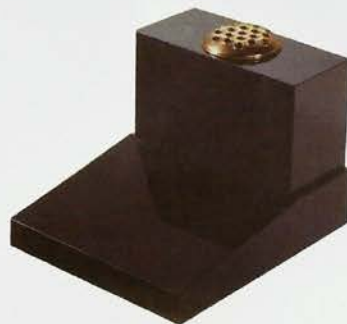

WB 49

WB 50

WB 51

WB 52

WB 53

WB 54

WB 55

W.W. Busby & Sons

STONEMASONS

Standard Materials

The materials used in the preparation of our memorials are of natural stone and are subject to variation in colour.

Why not come and see other memorials and materials in our showroom where you can get a better look at the sizes and colours.